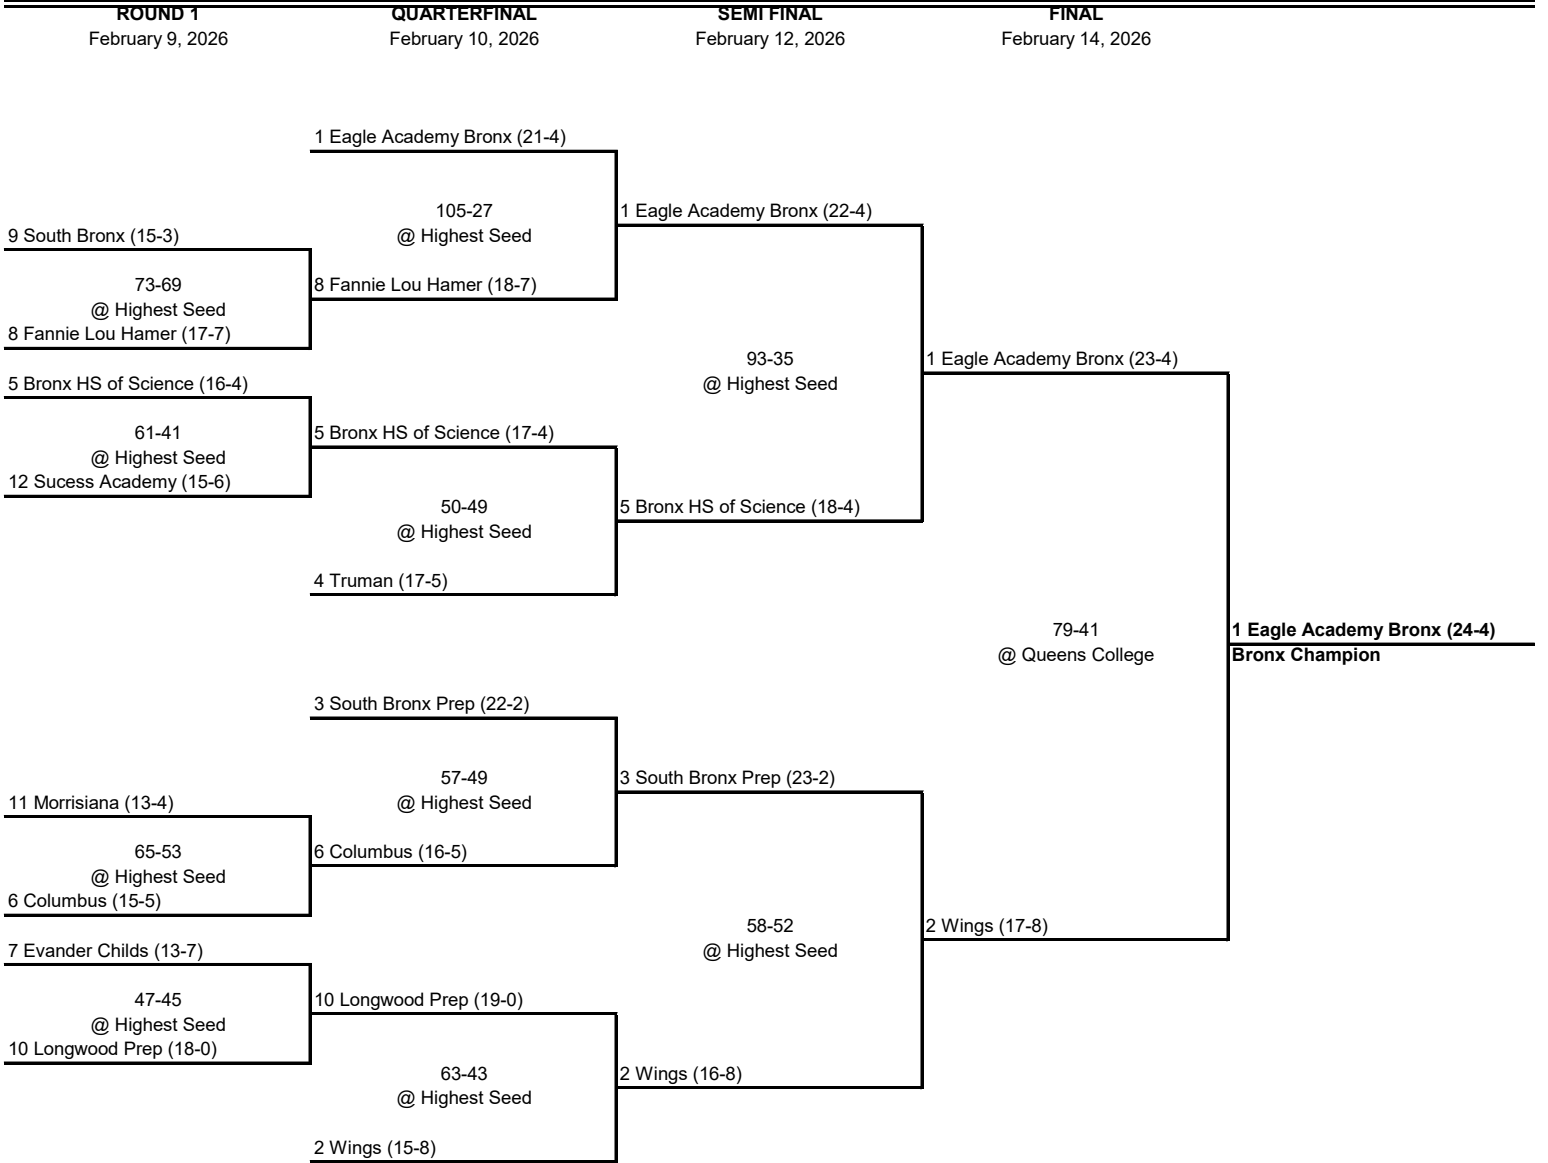

2026 PSAL Boroughs Playoff Bracket

Bronx Borough