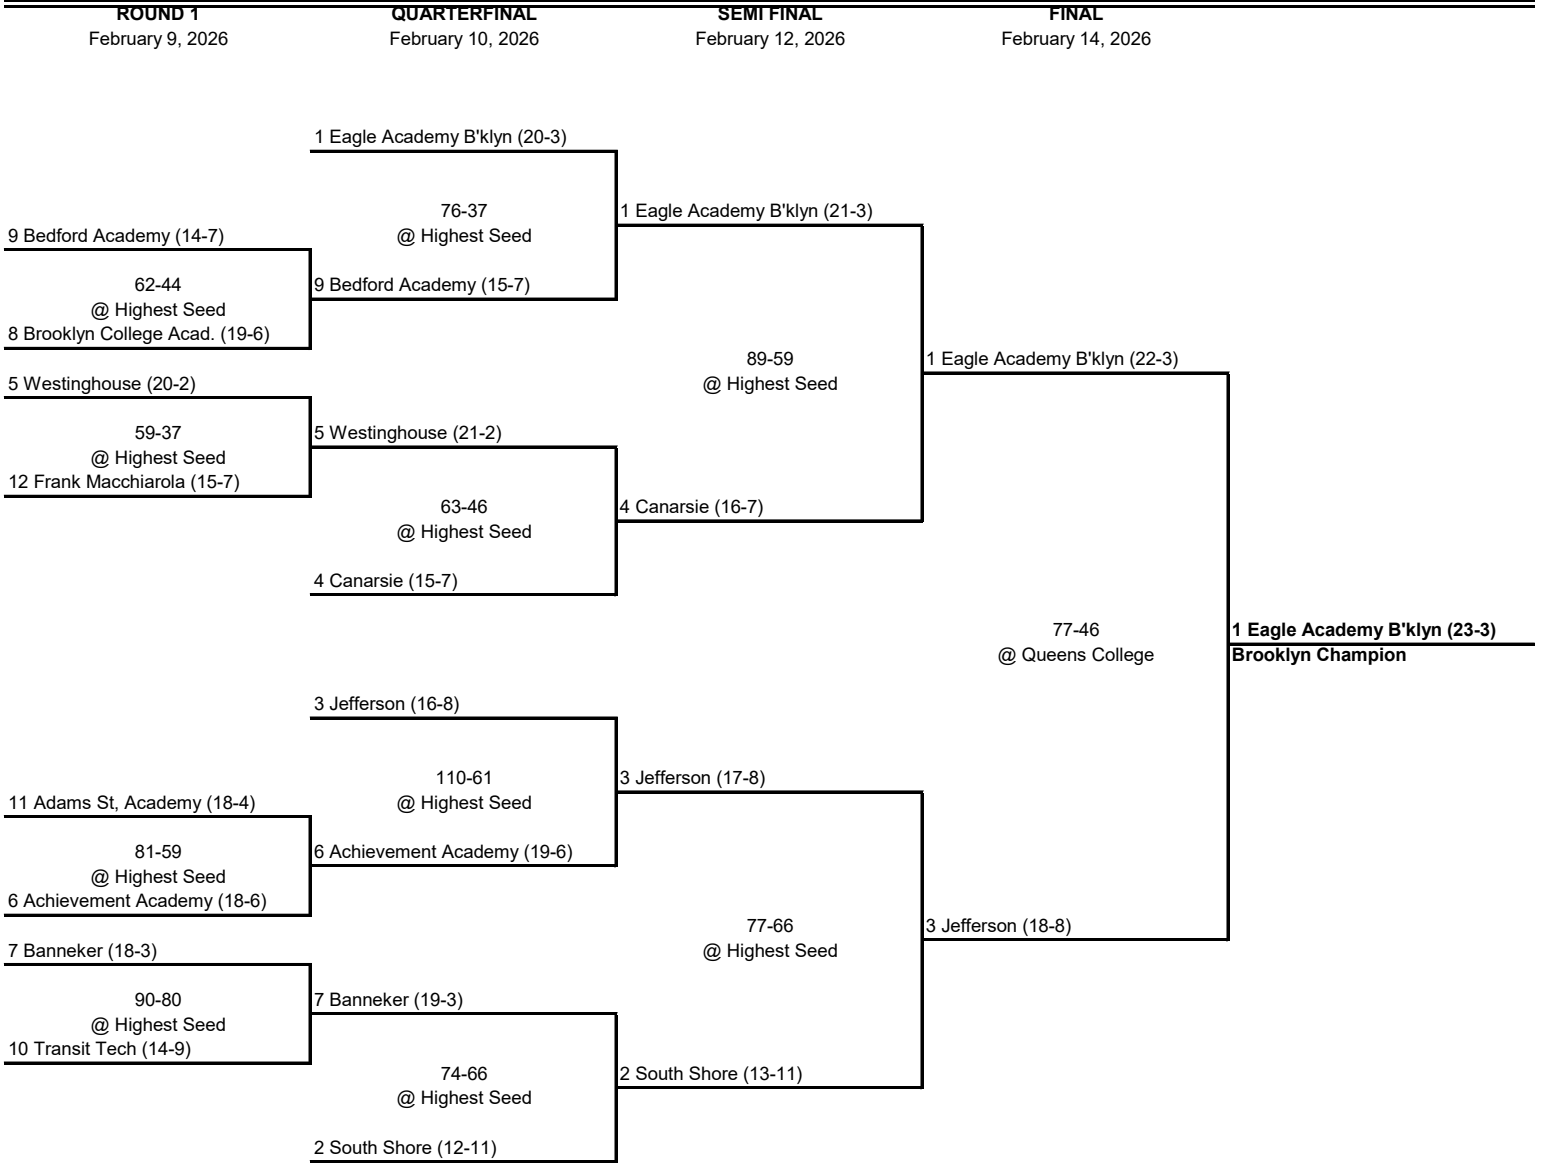

## 2026 PSAL Class AAA Playoff Bracket

# 2026 PSAL Boroughs Playoff Bracket

## Brooklyn Borough