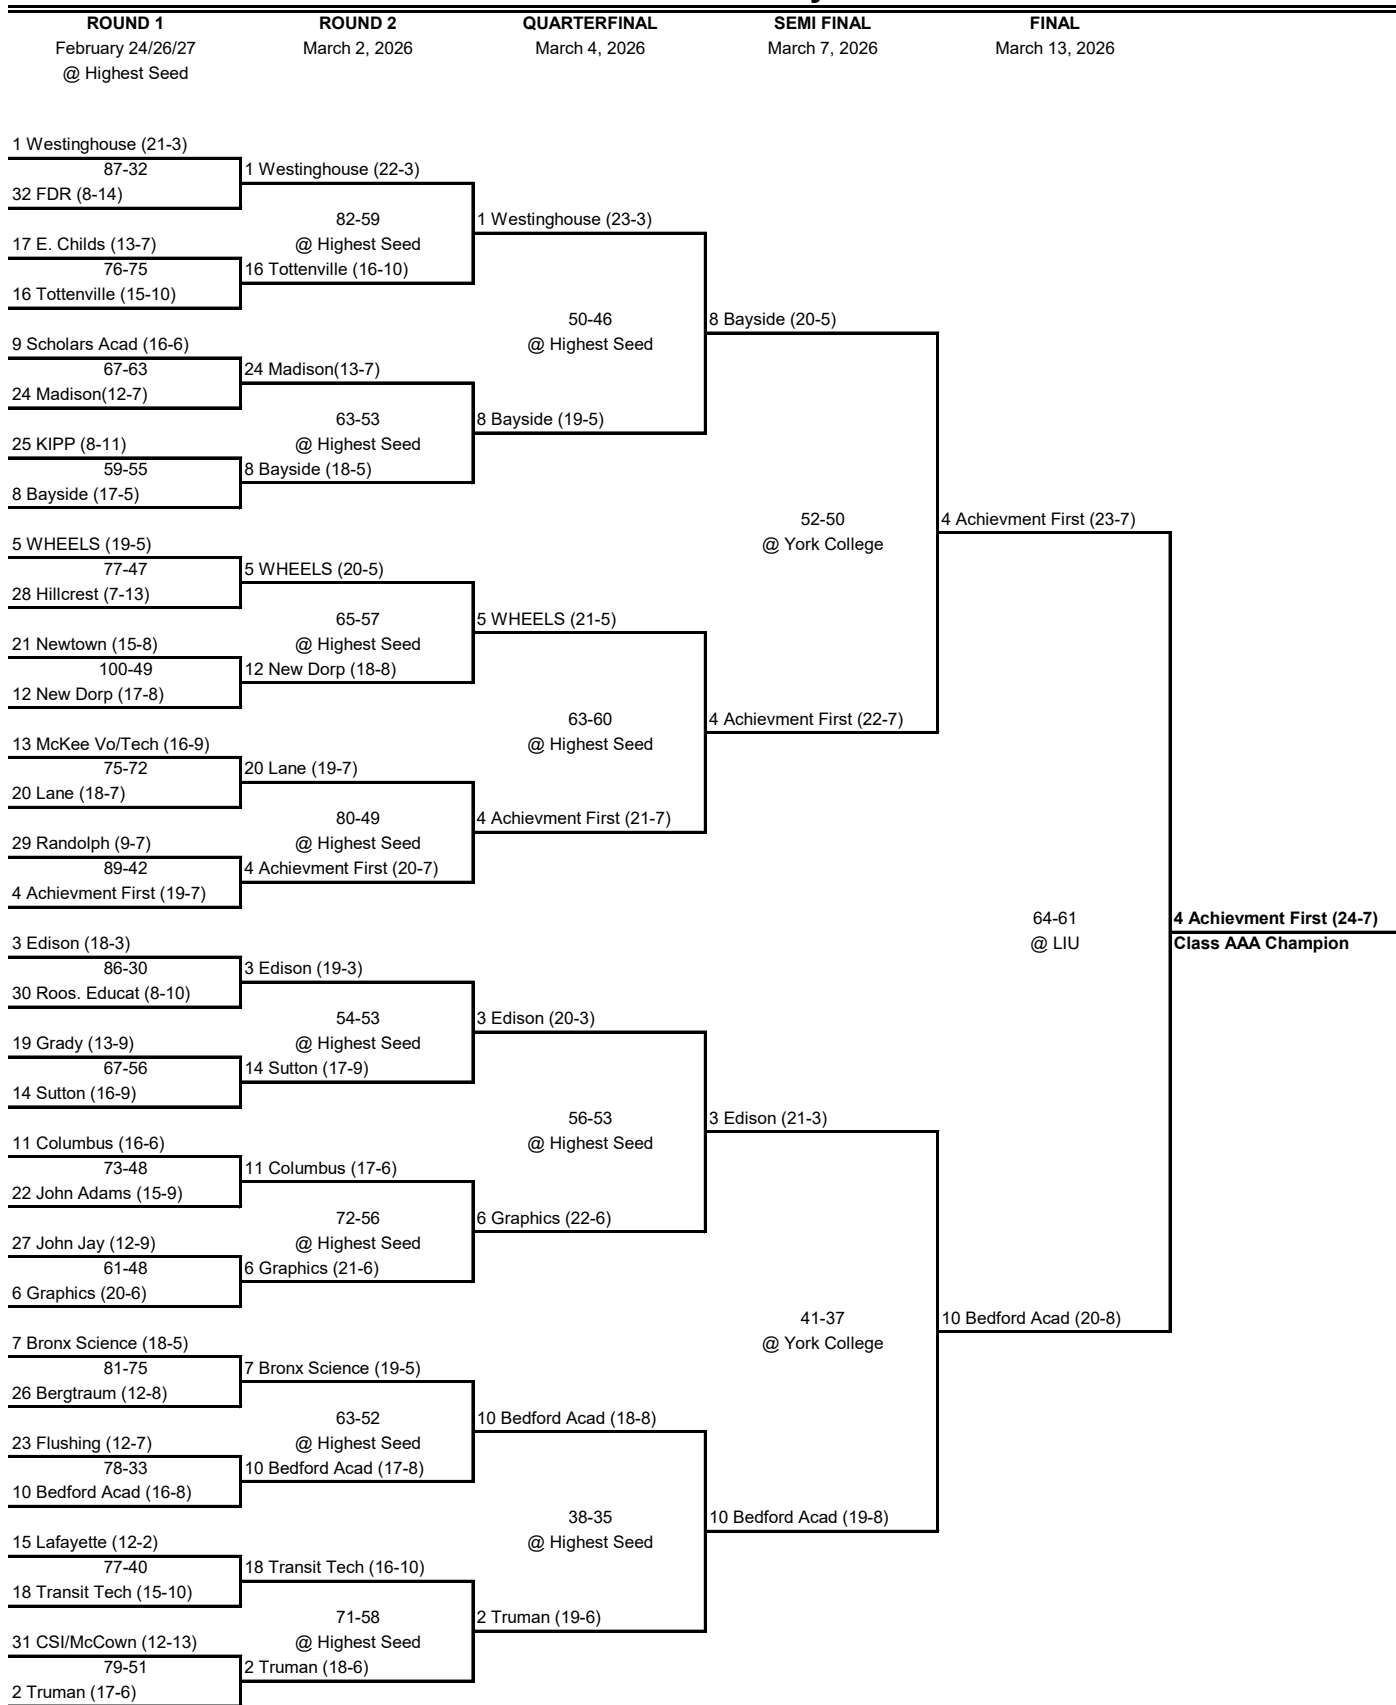

# 2026 PSAL Class AAAA Playoff Bracket

# 2026 PSAL Boroughs Playoff Bracket